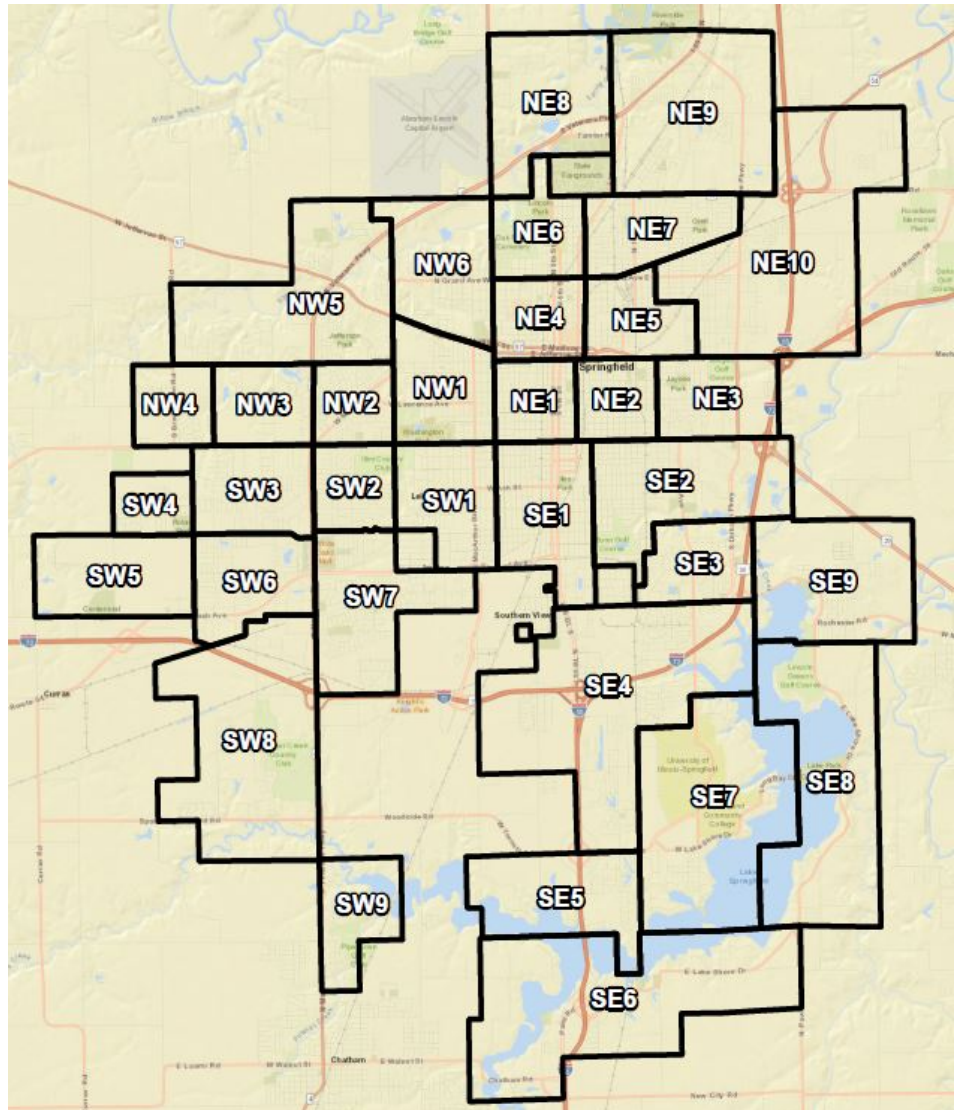

# CITY OF SPRINGFIELD'S RESIDENTIAL COLLECTION SERVICE

## “NO STICKER” BI-WEEKLY YARD WASTE/LEAF PICK-UP

- **Yard Waste** is composed of grass clippings, leaves, weeds, plant trimmings and/or small branches and twigs.

The yard waste/leaf pick-up program is a 12-month every other week collection program. **Stickers are not required.** The community is divided into two pick-up zones: North and South. Crews will alternate every other week in each “zone” picking up yard waste. *See Map & Schedule*

- **South Zone:** South of South Grand Ave. and Old Jacksonville Rd. including residential properties around the lake.
- **North Zone:** North of South Grand Ave. and Old Jacksonville Rd.
  - Crews always work from west to east in each zone. Those located in the eastern part of their zone will be picked up in the later part of the week.
- Per City Code, **yard waste must be placed curbside by 7:00 a.m. on the Monday of your pick-up week.** Alley pick-up **will not** occur for yard waste.
- All yard waste **must** be placed in paper yard waste/leaf bags or hard rigid containers. Containers must be clearly marked with the words “Yard Waste” or “YW” and cannot be more than 30 gallons and weigh no more than 50 lbs.

**SOUTH**  
**NORTH**